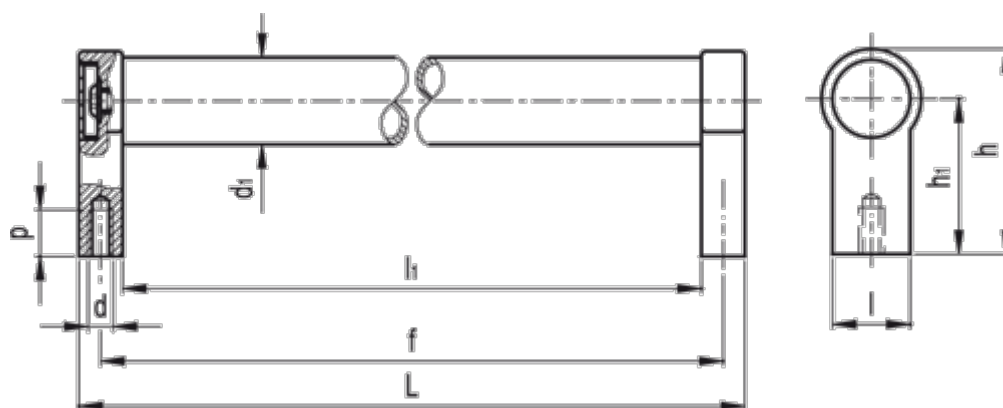

Data Sheet

Article number: 20569280600

Description: E+G Tubular handle GN333.1-28-600-A-EL
A Mounting from back

Measures

d = M8

d1 = 28

f = 600

h = 66

h1 = 50

L = 614

l1 = 586

p = 14